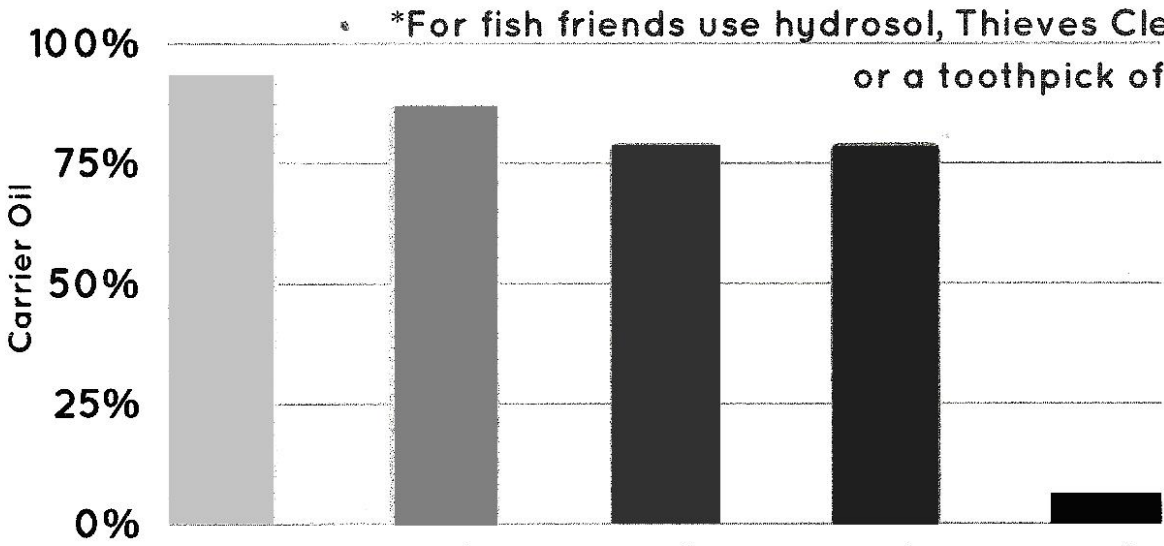

DOG DILUTION CHART

DILUTION GUIDE

*For fish friends use hydrosol, Thieves Cleaner or a toothpick of EO's

Bird/Amphibian
90-95%

Pocket Pet
85-90%

Cat/Ferret
75-90%

Reptiles/Rabbit
75-90%

Horse/Ruminant
min to none