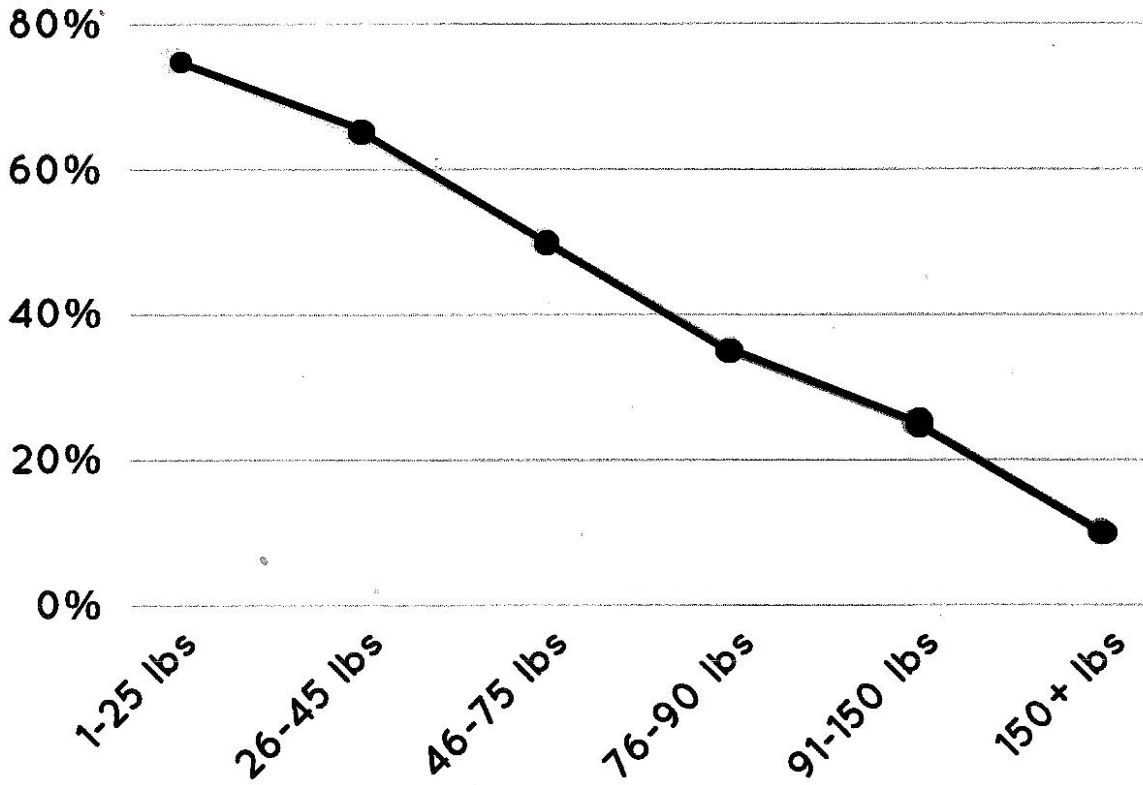

DOG DILUTION CHART

DILUTION GUIDE

*For fish friends use hydrosol, Thieves Cleaner or a toothpick of EO's

Bird/Amphibian
90-95%

Pocket Pet
85-90%

Cat/Ferret
75-90%

Reptiles/Rabbit
75-90%

Horse/Ruminant
min to none